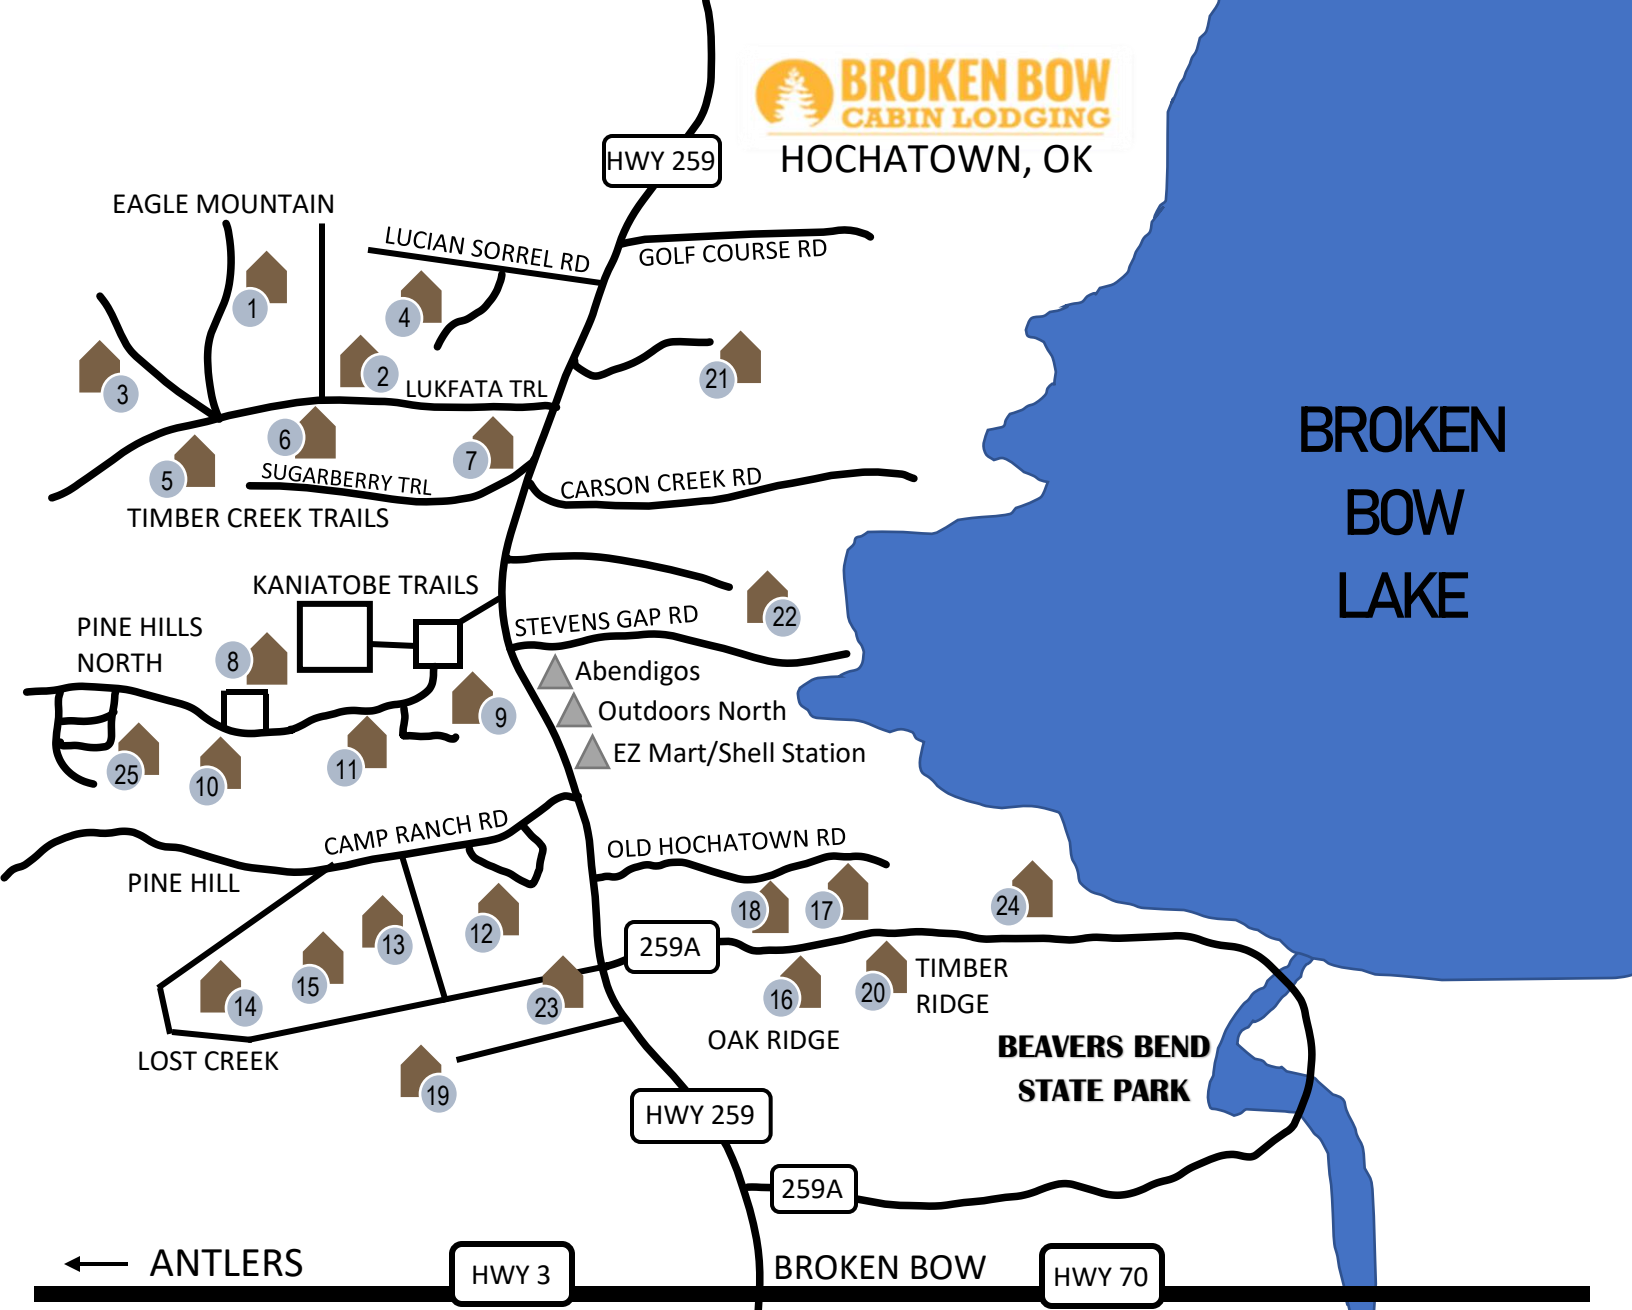

HOCHATOWN, OK

1. Sunset Peak, Heart O Texas, Shooting Star, Enchanted Dreams, Magic Carpet, Among the Pines.
2. Snug as a Bug, Magnolia Hill, The Drake, Southern Nights, Shady Creek Lodge, Whiskey Pines.
3. Siena Magnolia Springs, Deerly Beloved, and Deer to my Heart.
4. Creekview, and Yellowstone Lodge
5. Heavenly Daze, Double Barrel, Frog's Landing, Red Cloud Cabin, Storybrook.
6. Redberry Lodge, Picasso's Inspiration, Higher Ground, Treeline Terrace, Shady Shack, Laf-a-lot, Daydreamer, and Deerview Lodge.
7. American Paradise, Wontchewcom Inn, Hide-N-Seek, Hillside Treehouse, Holy Ship Lap, May the Forest Be with You, Round Here Buzz, Zen the Woods, and Mountain TLC
8. Happy Ever After, Blue Skies, Urban Hideaway, Woods End Lodge.
9. Loose Moose, My Ok-La-Home, The Ponderosa, Wonderland, Tall Pines Resort, Happy Camper.
10. Timber Hills Lodge, Cool River Lodge, SkyView, Blue Moon Lodge, Same Time Next Year.
11. Buck-Eye Hollow, Moon Over Paradise, Caddy Shack.
12. Lakeside Mansion, Maple Lodge, Neon Moon, Rustic Paradise, Modern Twist, Whiskey Hollow, Rosé All Day, and Kick Back Shack.
13. When Nature Calls, Spare Time Lodge, Bear Naked, Bear Hill Lodge, Heavenly Host, Bear Bottom Bungalow, and Lazy Pine Lodge.
14. Spirit of the Wind, Feeling Good Again, Stix-N-Stones, Bohemian Grove, Lookout Ridge Lodge, and Hayden's Hollow.
15. Off the Hook, Cartecay in the Pines.
16. Over the Rainbow, Coyote Creek, Garden of Eden, Heritage Cabin, Oak Ridge Retreat, Heart Ridge, Hide-Away Pines Lodge.
17. Runaway Rabbit, Rowdy Raccoon, Hoot Owl Hollow.
18. This Time Around, Bear Bottom Lodge, Twin Cedars Lodge, Uncle Buck's Lodge, Broken Bow Villa, Havenwood, Kindred Spirits, Pueblo in the Pines, White Rock Retreat, Doc Holliday's Lodge, Cheers!, and Tree House Chalet.
19. Peace on Earth.
20. Sweet Surrender.
21. Slip Away and Wisteria
22. Timber Creek Cottage, Hochatown Hideaway, and Love Bug
23. Elk Horn, Cherokee Maiden, Jakes Place, and BBCL Office
24. Lago Vista
25. A Beautiful View and Great Bear Lodge