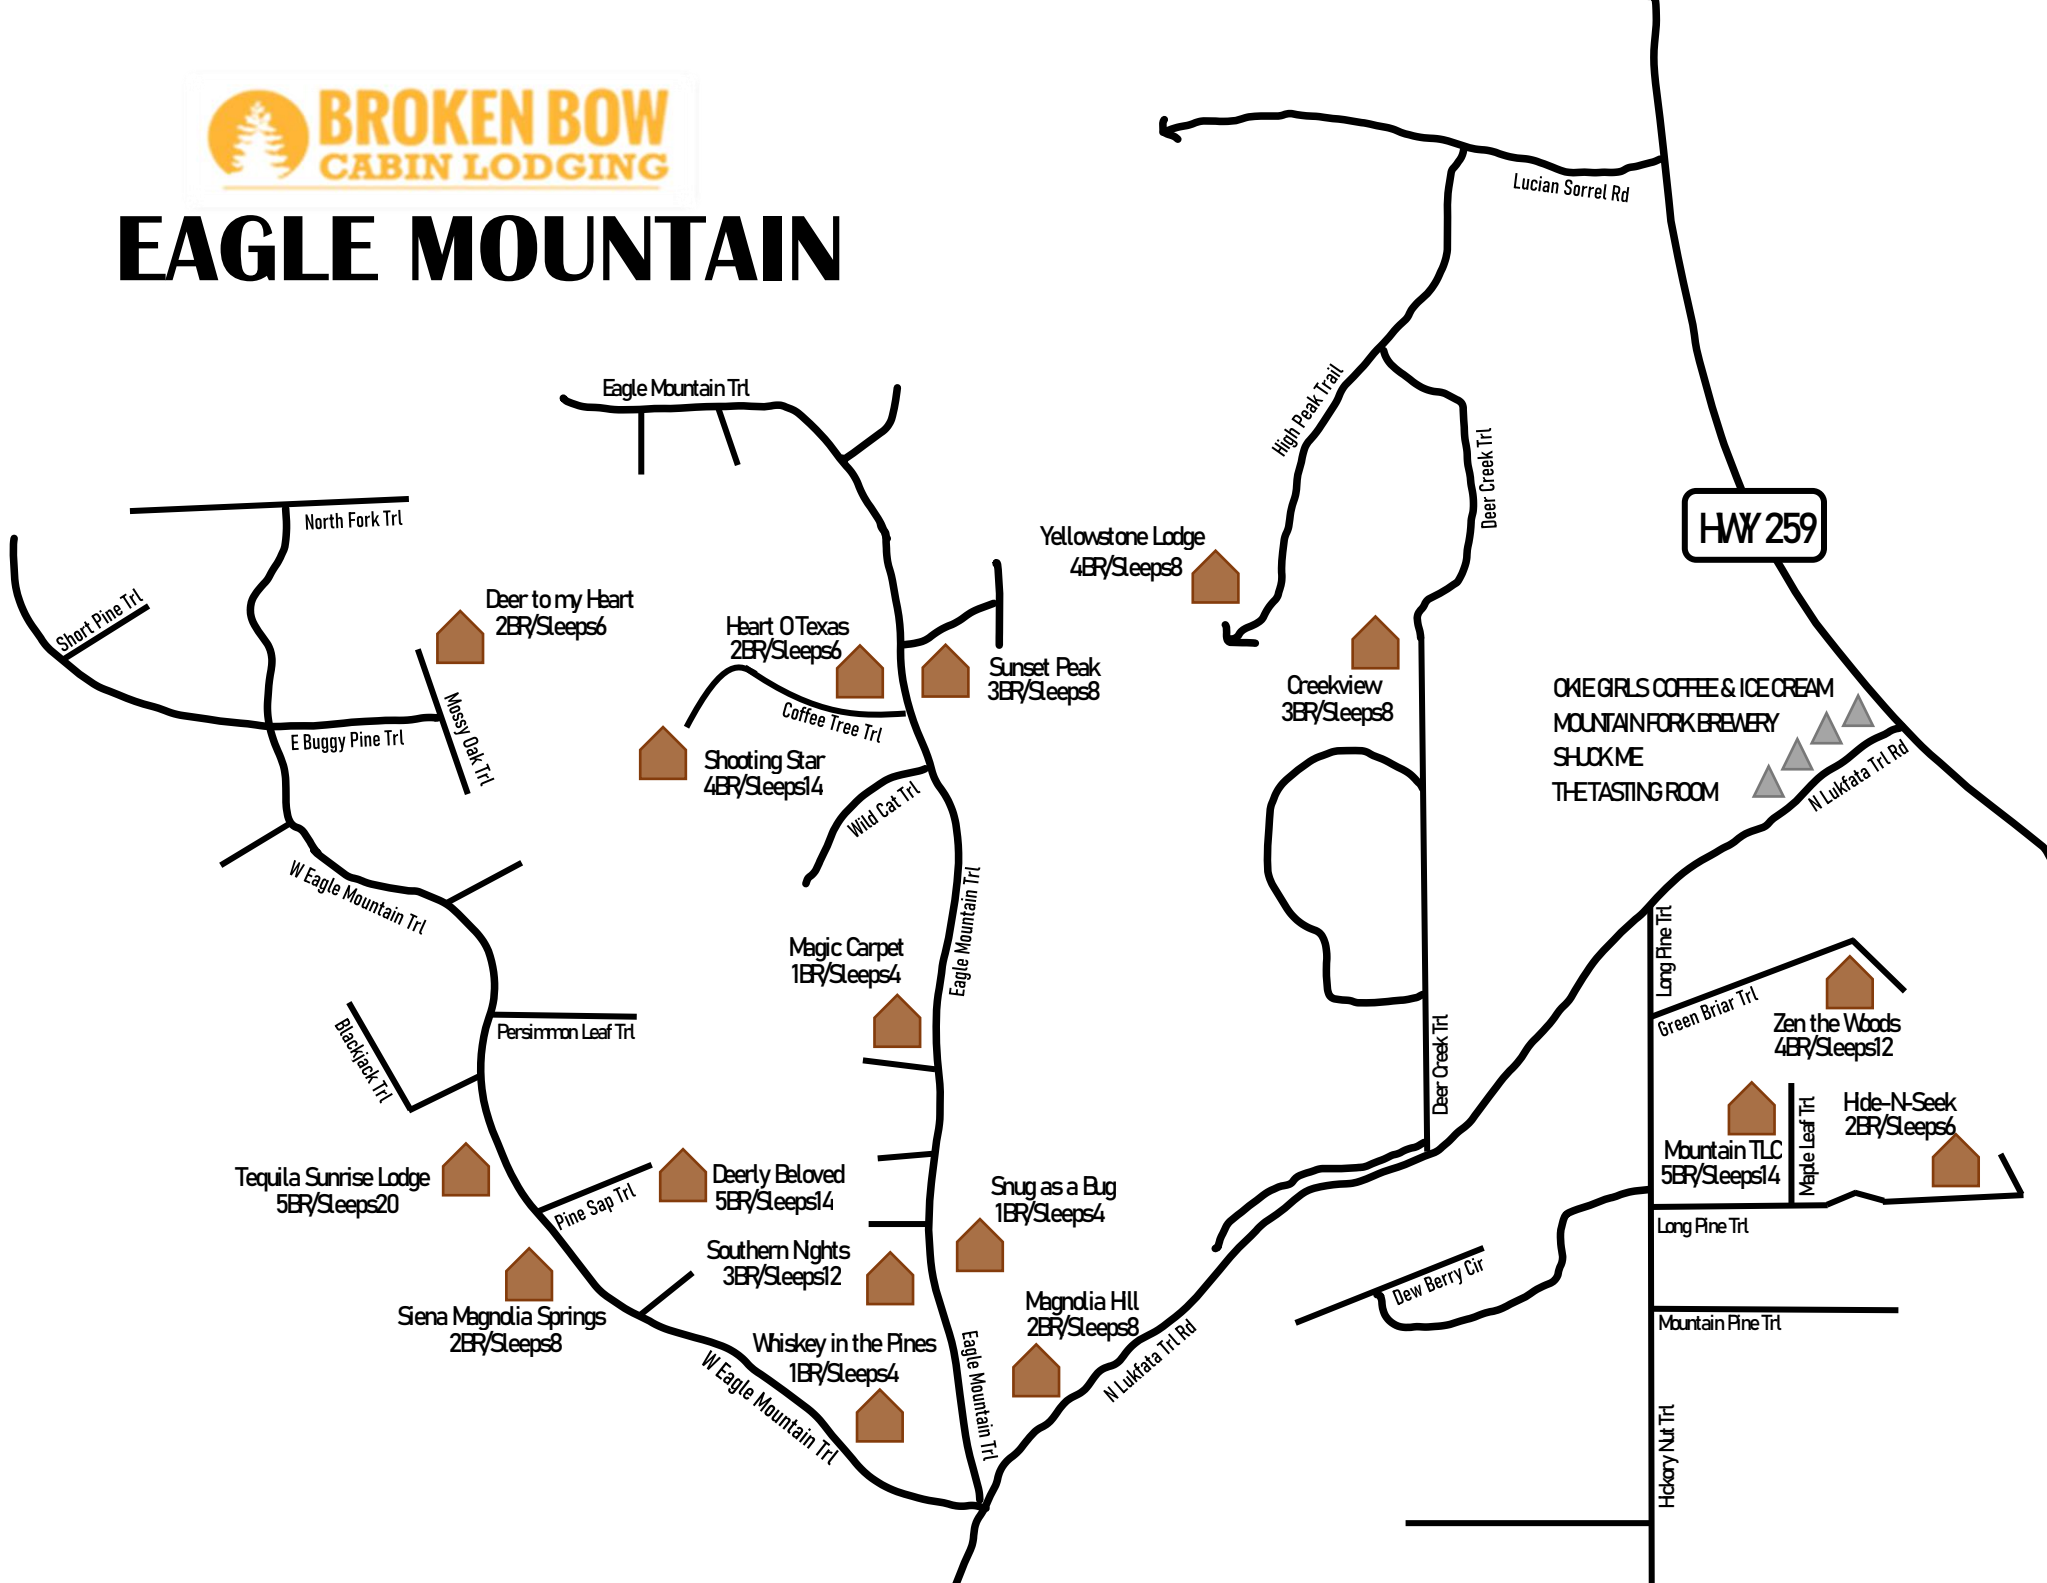

# EAGLE MOUNTAIN

ONE GIRLS COFFEE & ICE CREAM  
MOUNTAIN FORK BREWERY  
SHUCK ME  
THE TASTING ROOM